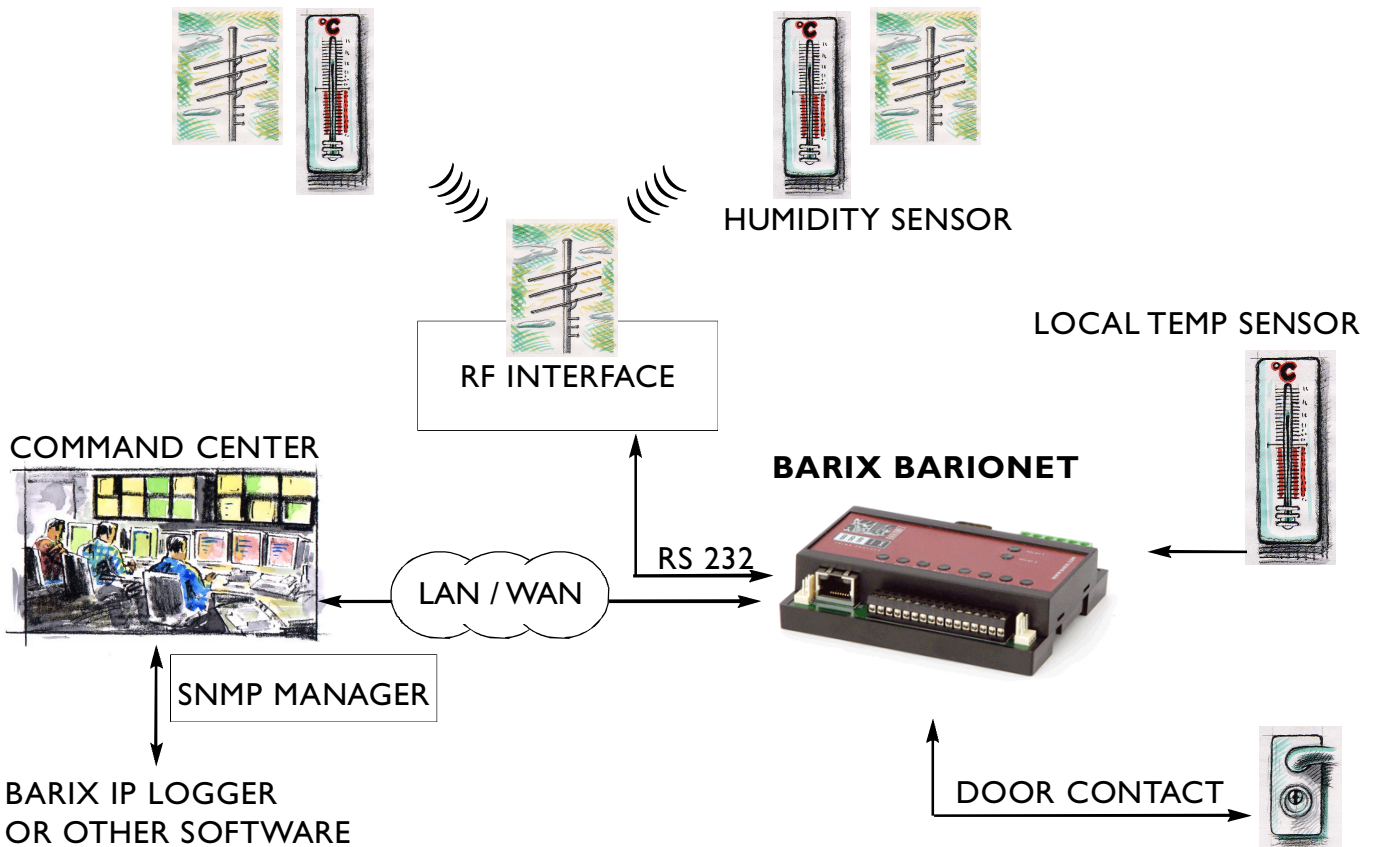

# Remote Control

The smart component that monitors your property and even reacts when something goes wrong is called Barix Barionet.

The Barix Barionet can be controlled by a PC and transmit system status, humidity, temperature and system data as well as other relevant information over email or optional sms at user defined time intervals.

If something goes wrong the connected sensors are able to activate over RS-485 interface a local alarm and send an alarm message to the server. The Barionet is self monitoring and able to automatically inform the server if a sensor or connected device has failed.